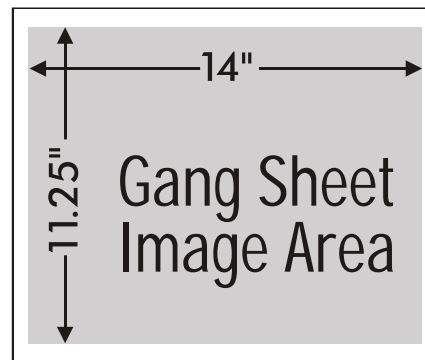

Gang Sheets

Gang Sheets vs Pieces

Our transfers can be ordered in individual pieces or gang sheets. Below are some visual examples of pieces vs gang sheets, along with the different kind of gang sheets you can order. Save money by putting multiple images on one sheet. Images need to be the same color and fit on an 11.25" x 14" sheet.

Pieces

PIECE = One application per transfer paper sheet.

Caps, hearts and visors can be ordered in individual pieces for easier application.

Piece - Full size

Piece - Heart size

Piece - Cap size

Pricing Note:

When ordering individual pieces, use the single image pricing on page 8 or 10.

Gang Sheets

GANG SHEET = Gang sheets have multiple "pieces" printed together on one sheet of transfer paper.

You need to cut the prints apart for separate applications.

"All Same Image"

"All Same Image"

Image 1
"Multi-image" gang sheets have more than 1 design or layout.

Image 2

"Multi-Image"

If you have any questions about which will work best for you, our Dealer Service Team can help. Just give us a call at 1-800-622-2280 before submitting your order!